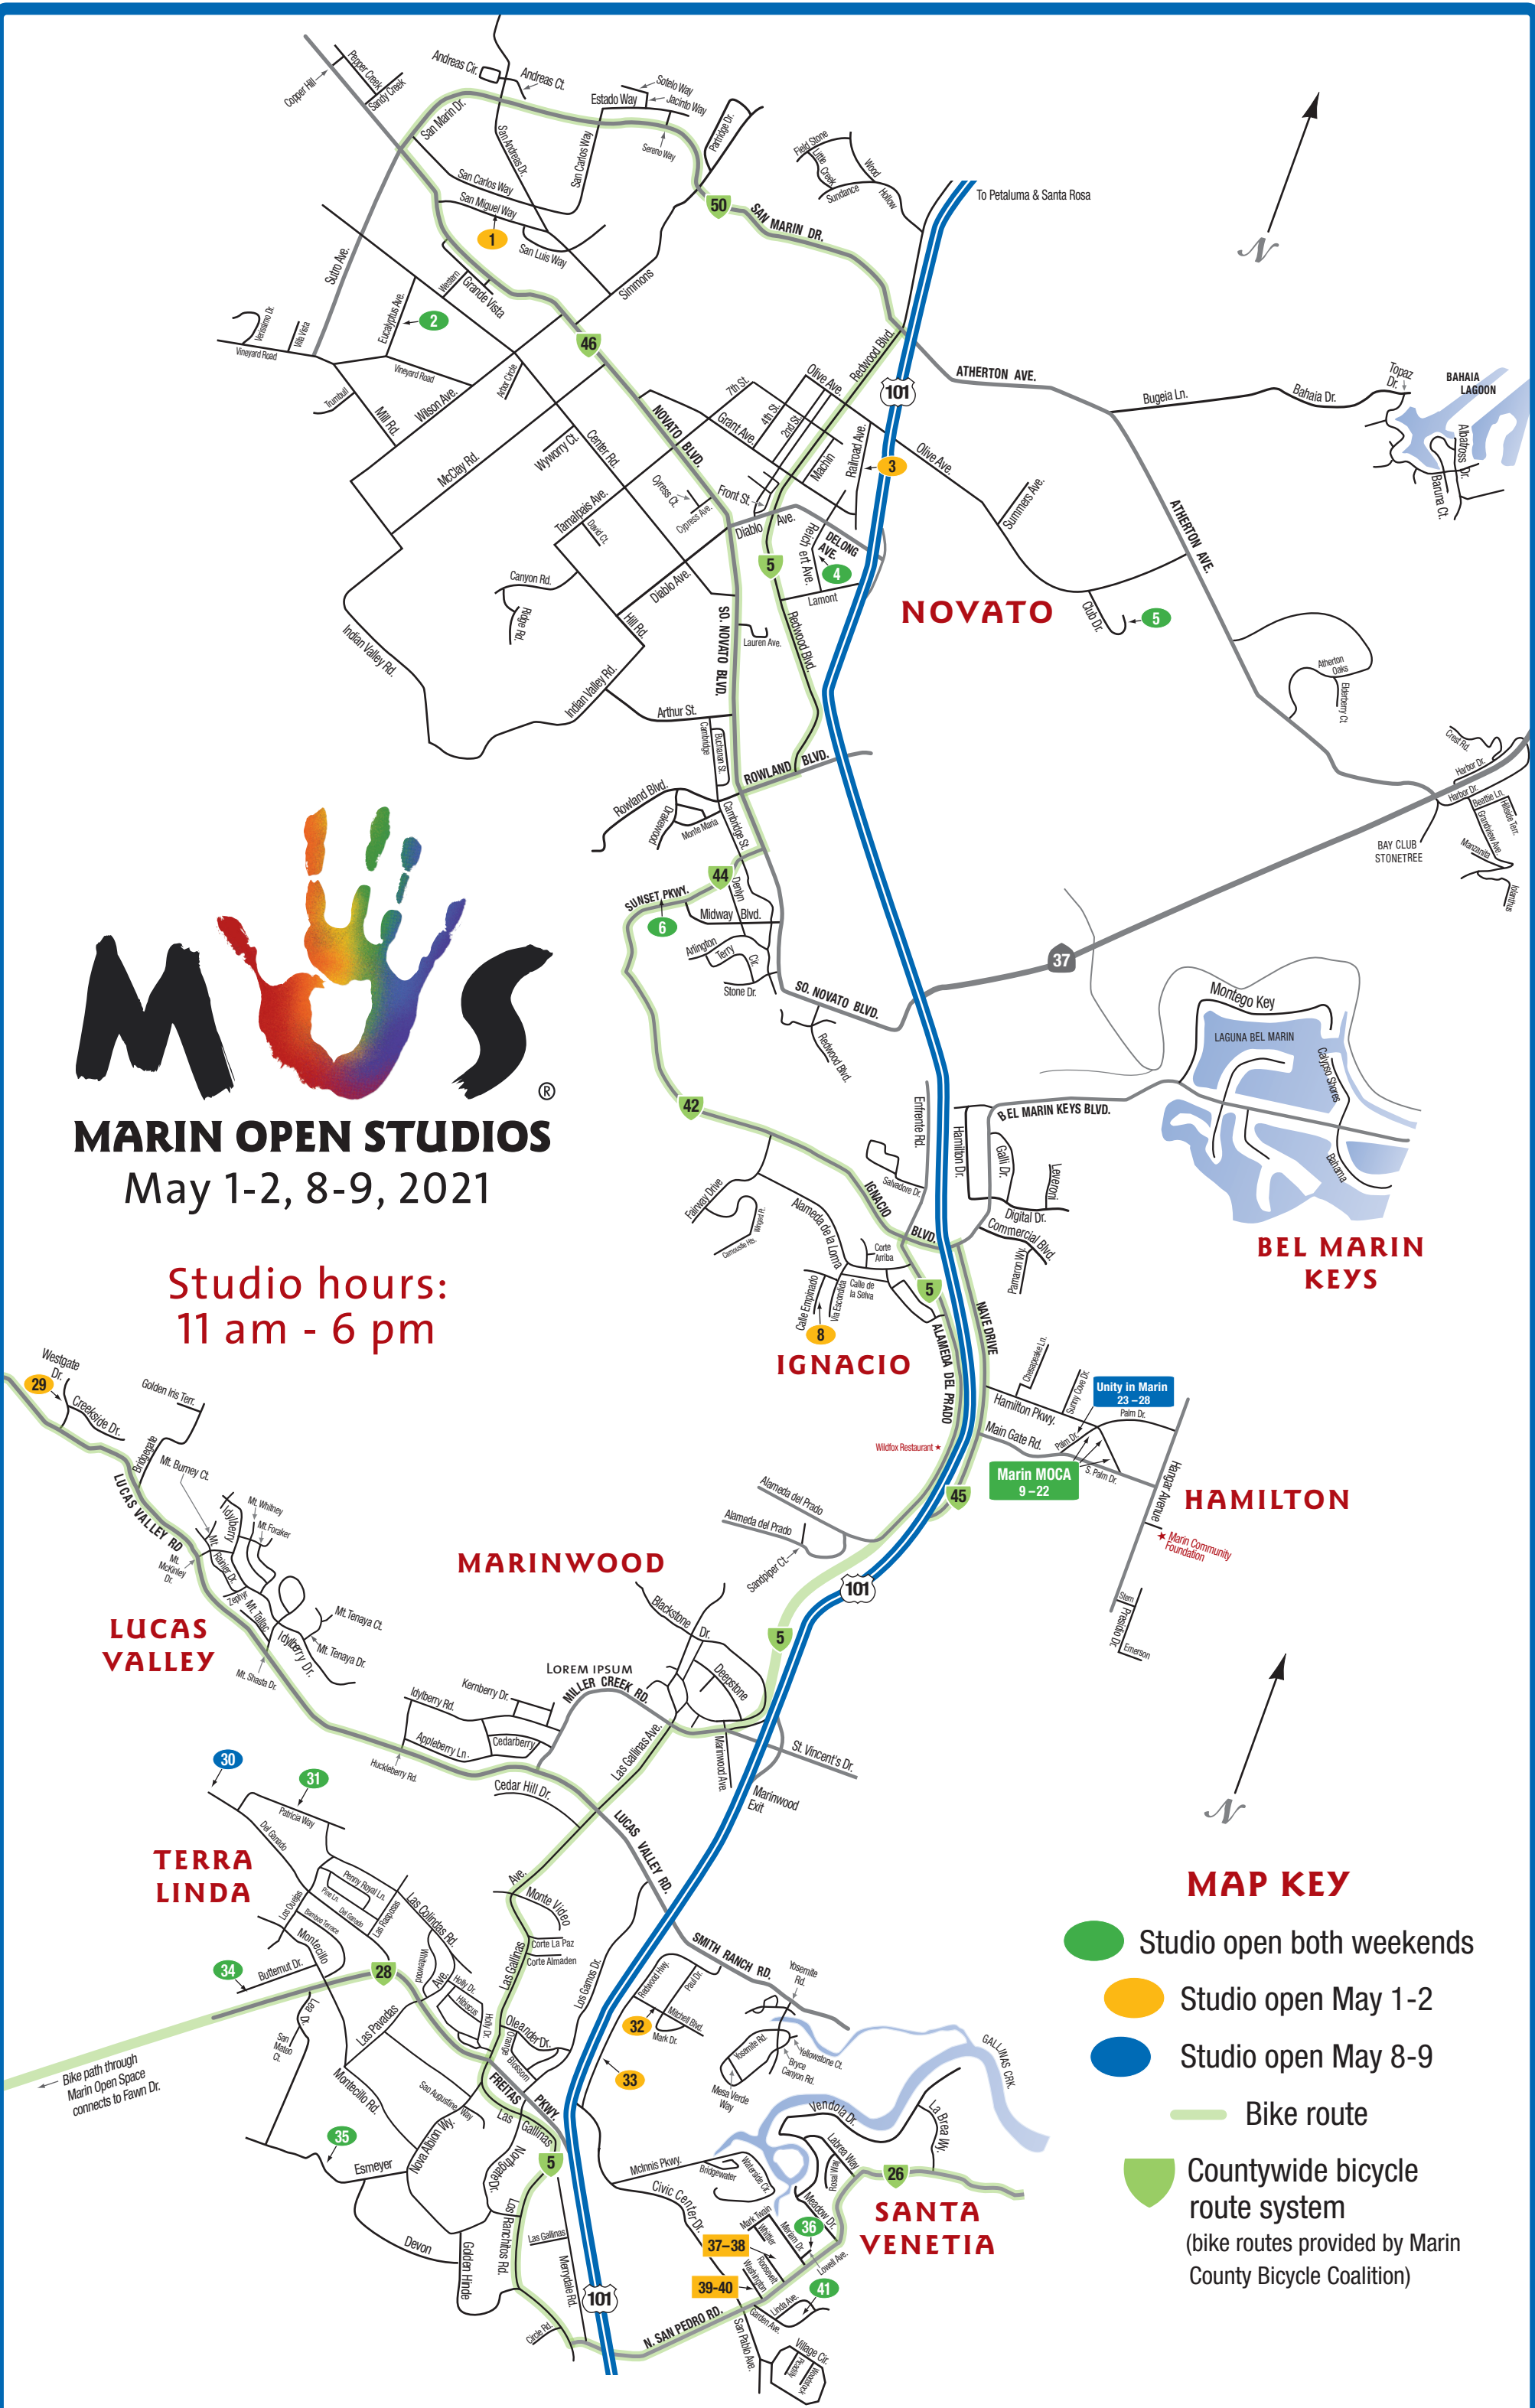

**MARIN OPEN STUDIOS**  
May 1-2, 8-9, 2021

Studio hours:  
11 am - 6 pm

**MAP KEY**

- Studio open both weekends
- Studio open May 1-2
- Studio open May 8-9
- Bike route
- Countywide bicycle route system (bike routes provided by Marin County Bicycle Coalition)